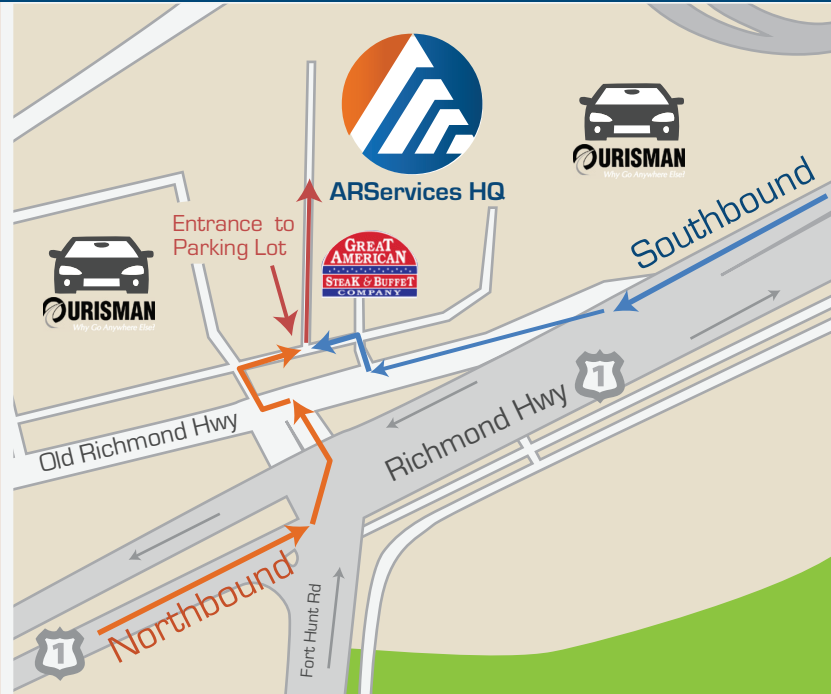

Directions to ARServices HQ

5904 Richmond Highway, Suite 550
Alexandria, VA 22303

Southbound Richmond Highway (Rt. 1):

- Turn R off Rt. 1 onto Old Richmond Hwy
- Take 1st R towards Great American Buffet
- Turn L in front of Great American Buffet
- Turn R onto concrete entrance to parking lot

Northbound Richmond Highway (Rt. 1):

- Turn L at intersection of Rt. 1 and Fort Hunt Rd
 - Turn L onto Old Richmond Highway (access road)
 - Turn R towards OurismanChevy - Buick dealership
 - Turn R in front of OurismanChevy - Buick dealership
 - Turn L onto concrete entrance to parking lot.
- There is a sign saying 5904 beside the entrance to the parking lot.